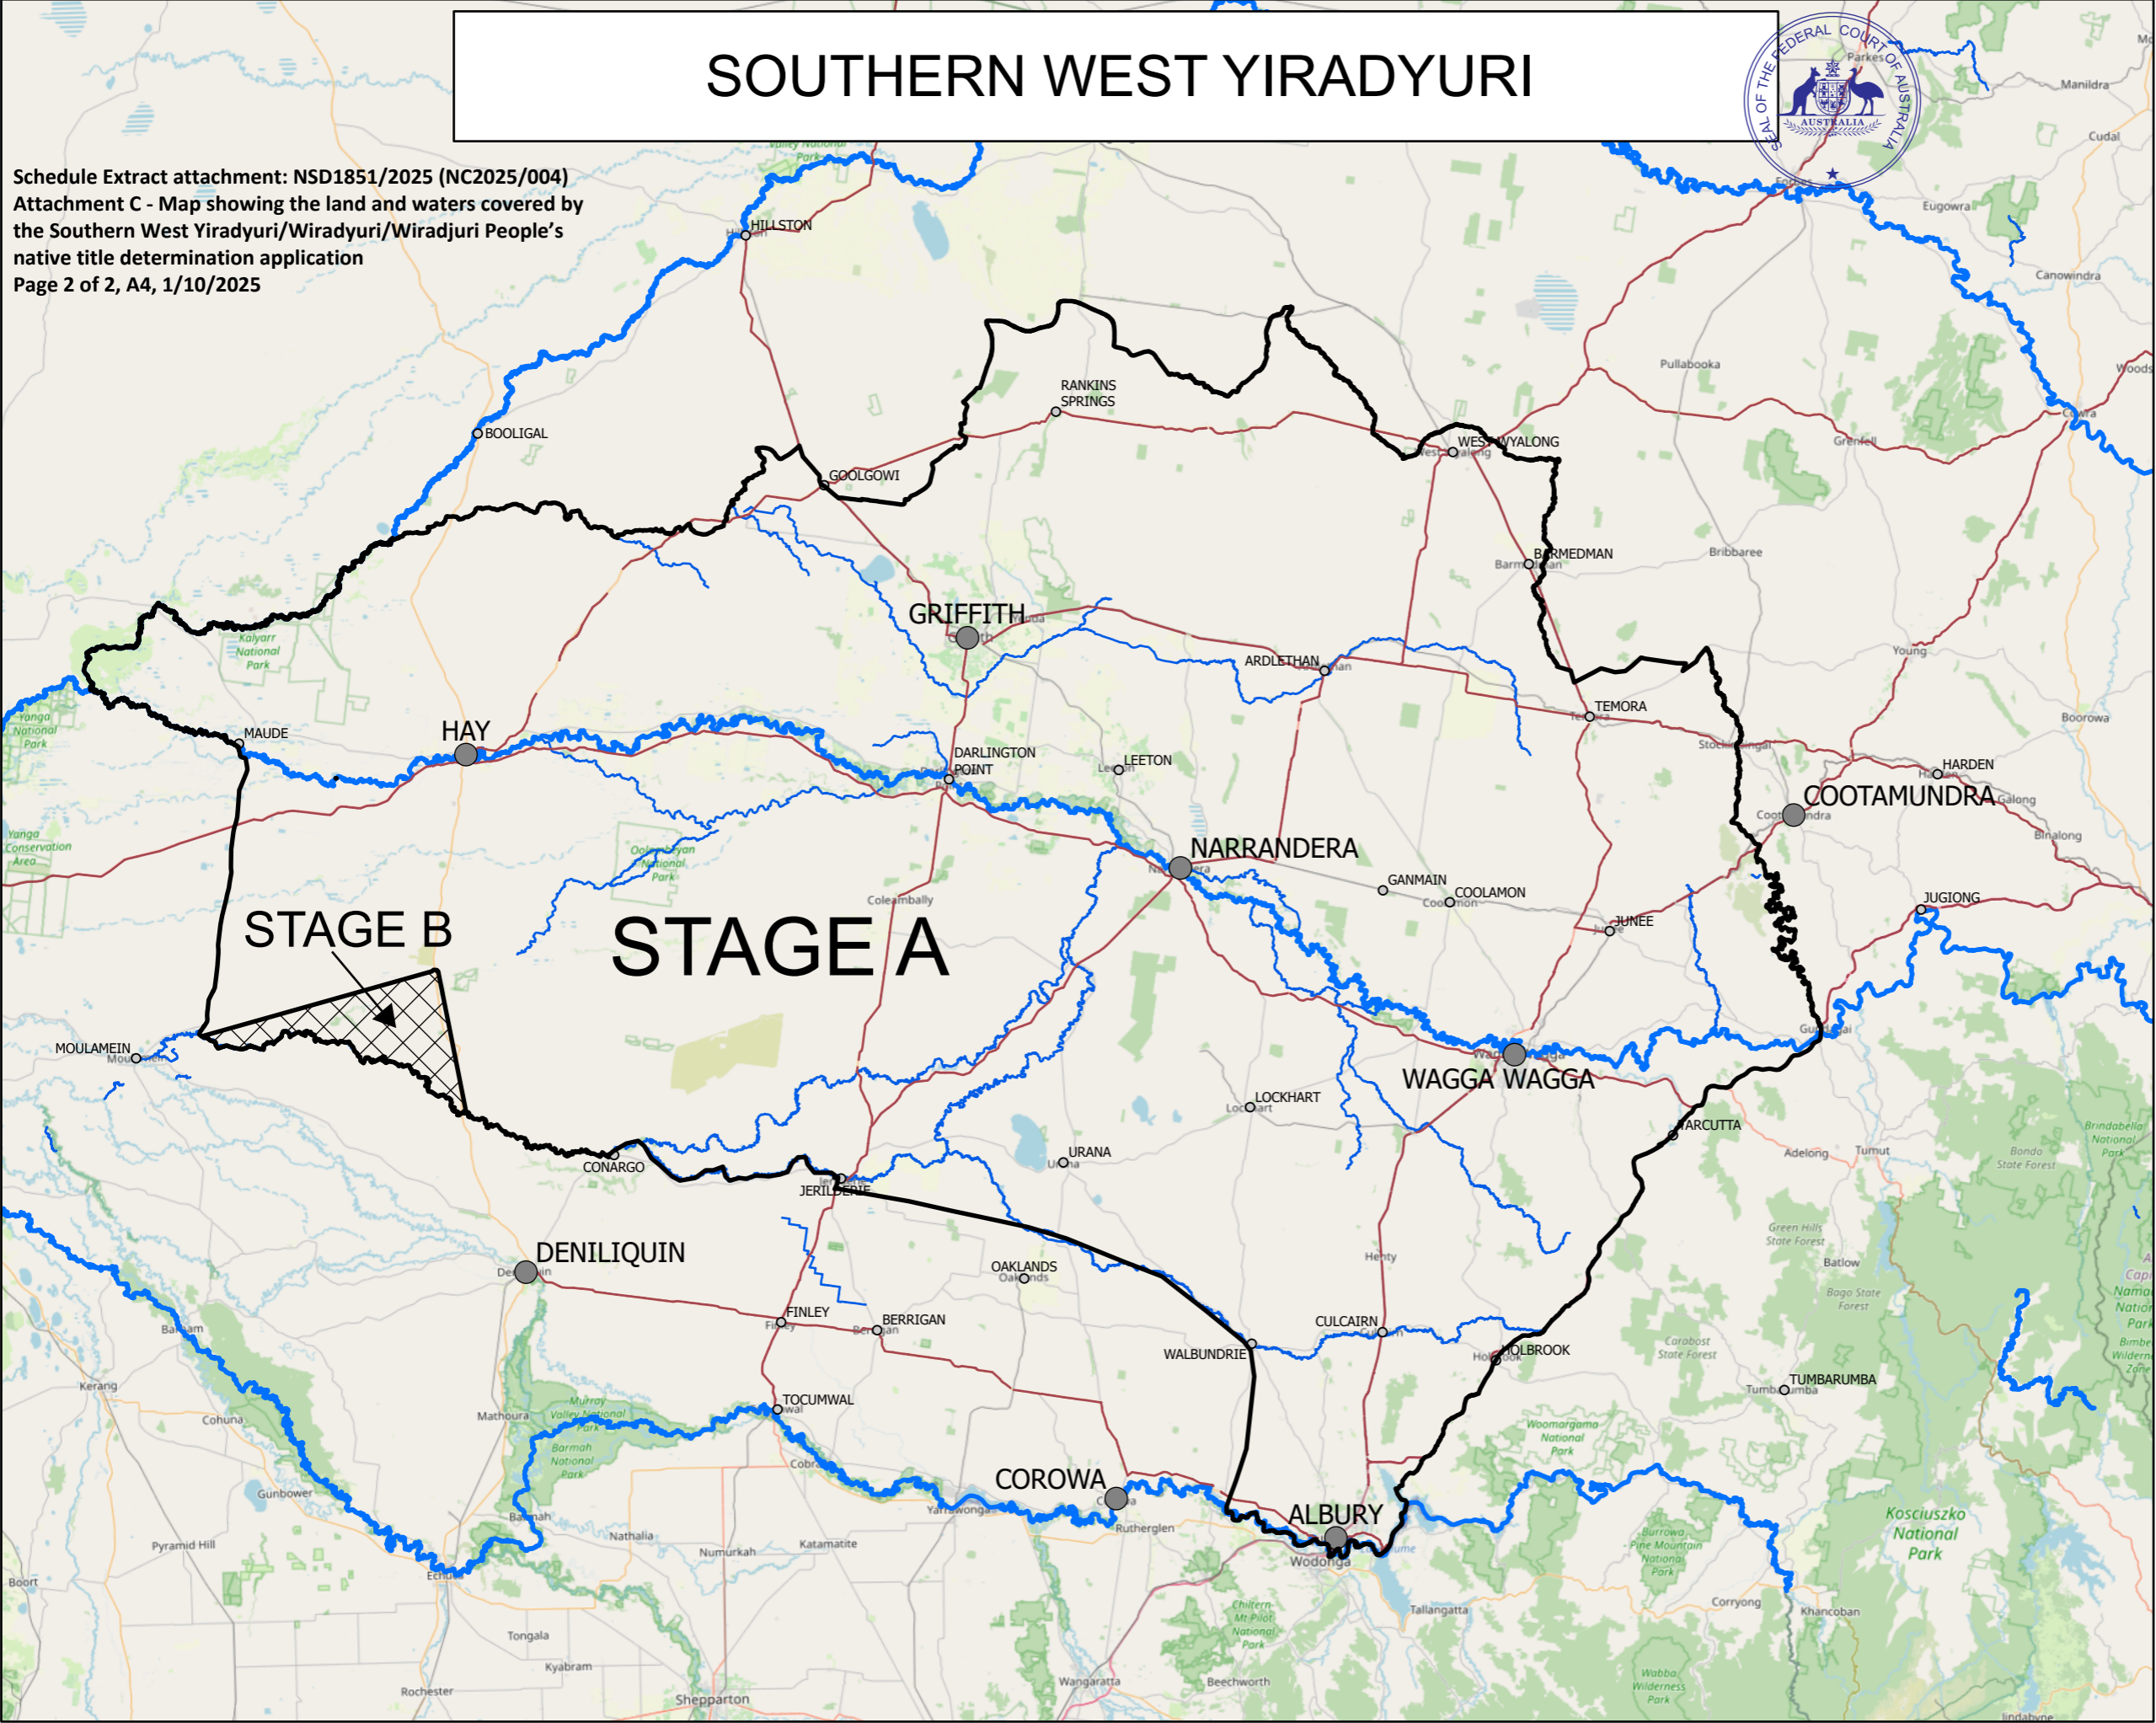

Attachment C

Map showing the land and waters covered by the Southern West Yiradyuri/Wiradyuri/Wiradjuri People's native title determination application

SOUTHERN WEST YIRADYURI

Legend

- Claim Area Stage A
- Claim Area Stage B

Date: 4/07/2025
Version: C
GDA2020 MGA Zone 55
1:1,400,000

Schedule Extract attachment: NSD1851/2025 (NC2025/004)
Attachment C - Map showing the land and waters covered by
the Southern West Yiradyuri/Wiradyuri/Wiradjuri People's
native title determination application
Page 2 of 2, A4, 1/10/2025

Map produced by Wayne van der Stelt, July 2025